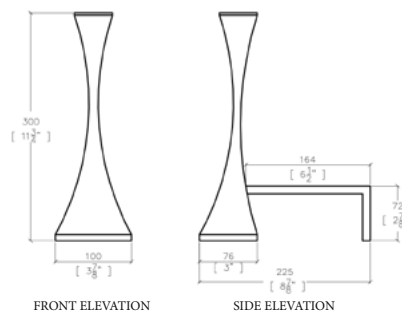

FAULKNER FIRE DOGS