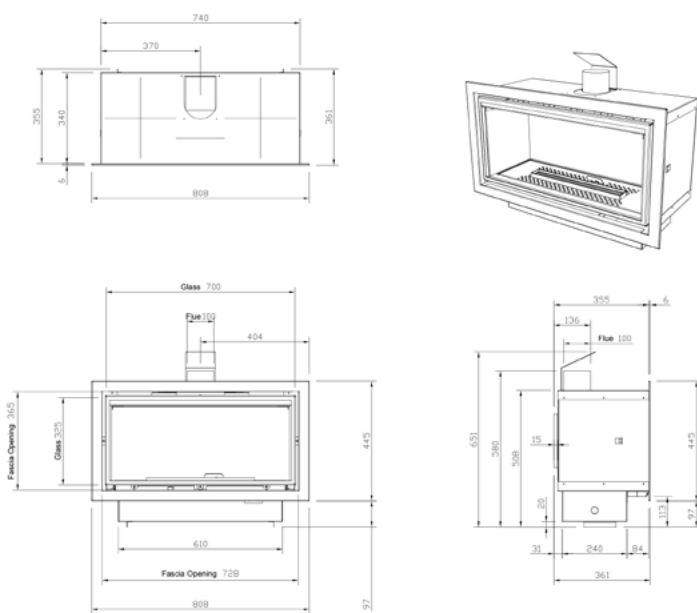

Black 100 mm x 75 mm

Satin Nickel 40 mm

Satin Nickel 80 mm

Satin Nickel 100 mm x 75 mm

TECHNICAL DRAWINGS

ALCHEMY GFP 500

ALCHEMY GFP 700

ALCHEMY GFL 700