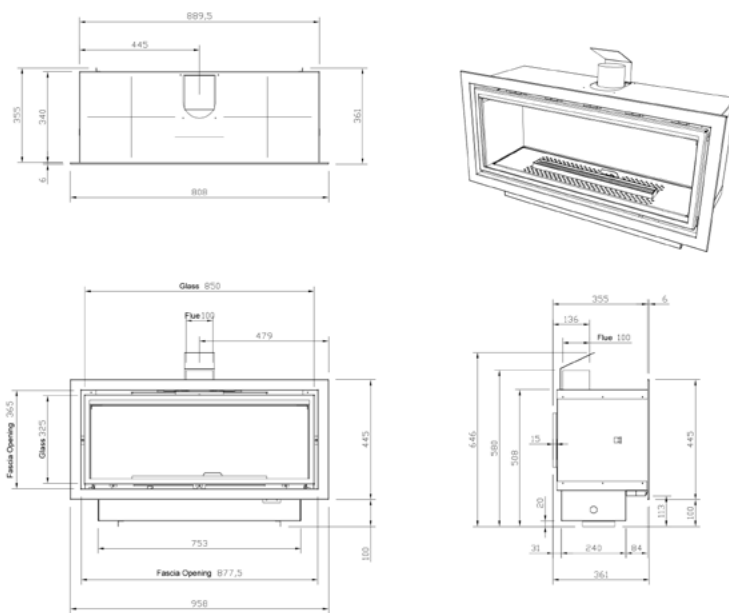

Black 100 mm x 75 mm

Satin Nickel 40 mm

Satin Nickel 80 mm

Satin Nickel 100 mm x 75 mm

TECHNICAL DRAWINGS

ALCHEMY GFP 500

ALCHEMY GFP 700

ALCHEMY GFL 700