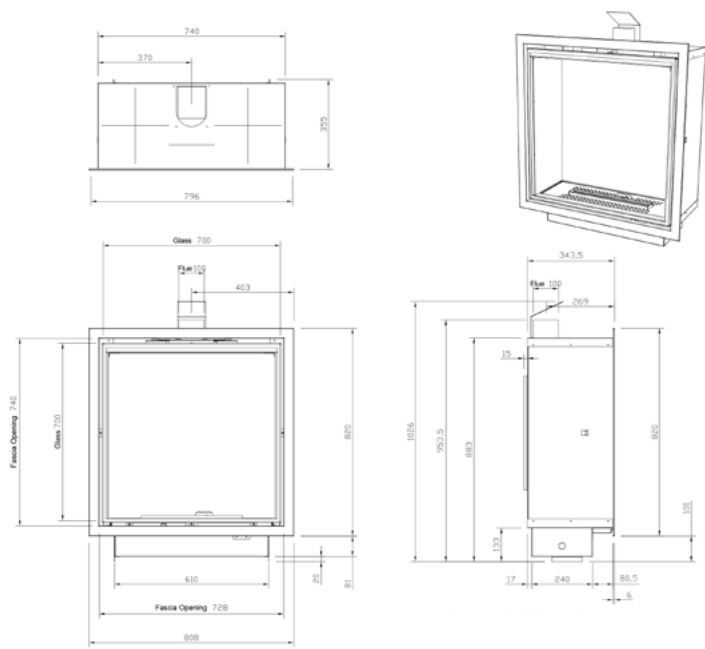

Black 100 mm x 75 mm

Satin Nickel 40 mm

Satin Nickel 80 mm

Satin Nickel 100 mm x 75 mm

TECHNICAL DRAWINGS

ALCHEMY GFP 500

ALCHEMY GFP 700

ALCHEMY GFL 700