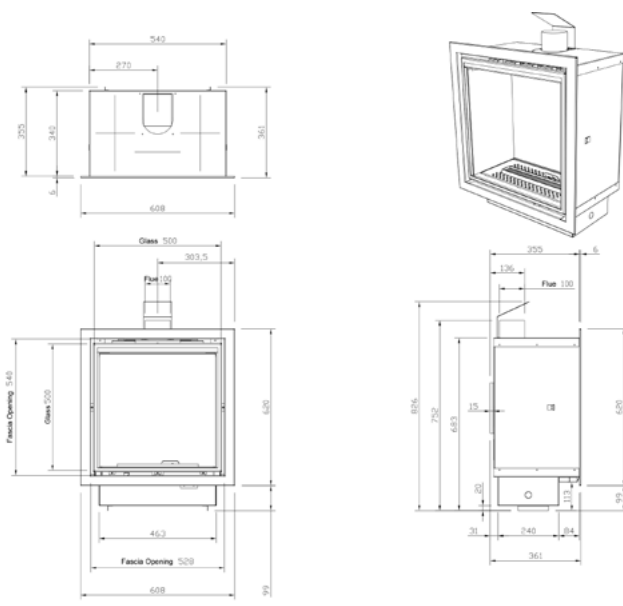

Black 100 mm x 75 mm

Satin Nickel 40 mm

Satin Nickel 80 mm

Satin Nickel 100 mm x 75 mm

TECHNICAL DRAWINGS

ALCHEMY GFP 500

ALCHEMY GFP 700

ALCHEMY GFL 700